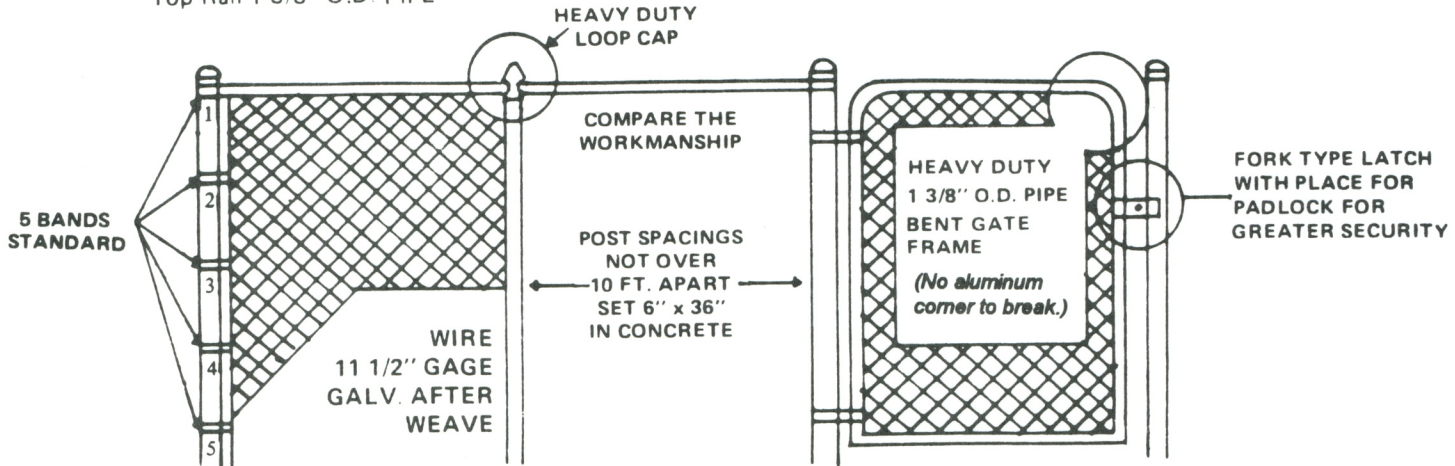

Michigan Fence Co.

FREE Estimates

SHOULDN'T YOUR FENCE BE A MICHIGAN FENCE
PHONE

HARRISON TOWNSHIP 586-468-2531

COMPARE THE MATERIALS

Term Post 2" O.D. 7 ft. Long PIPE
Gate Post 2 1/2" O.D. 7 ft. Long PIPE
Line Post 1 5/8" O.D. 6 1/2 ft. Long PIPE
Top Rail 1 3/8" O.D. PIPE

ALL POSTS HOT DIPPED GALV.
INSIDE & OUTSIDE

NO TUBING

Don't be fooled by look alikes.

Let one of our salespeople show you materials.